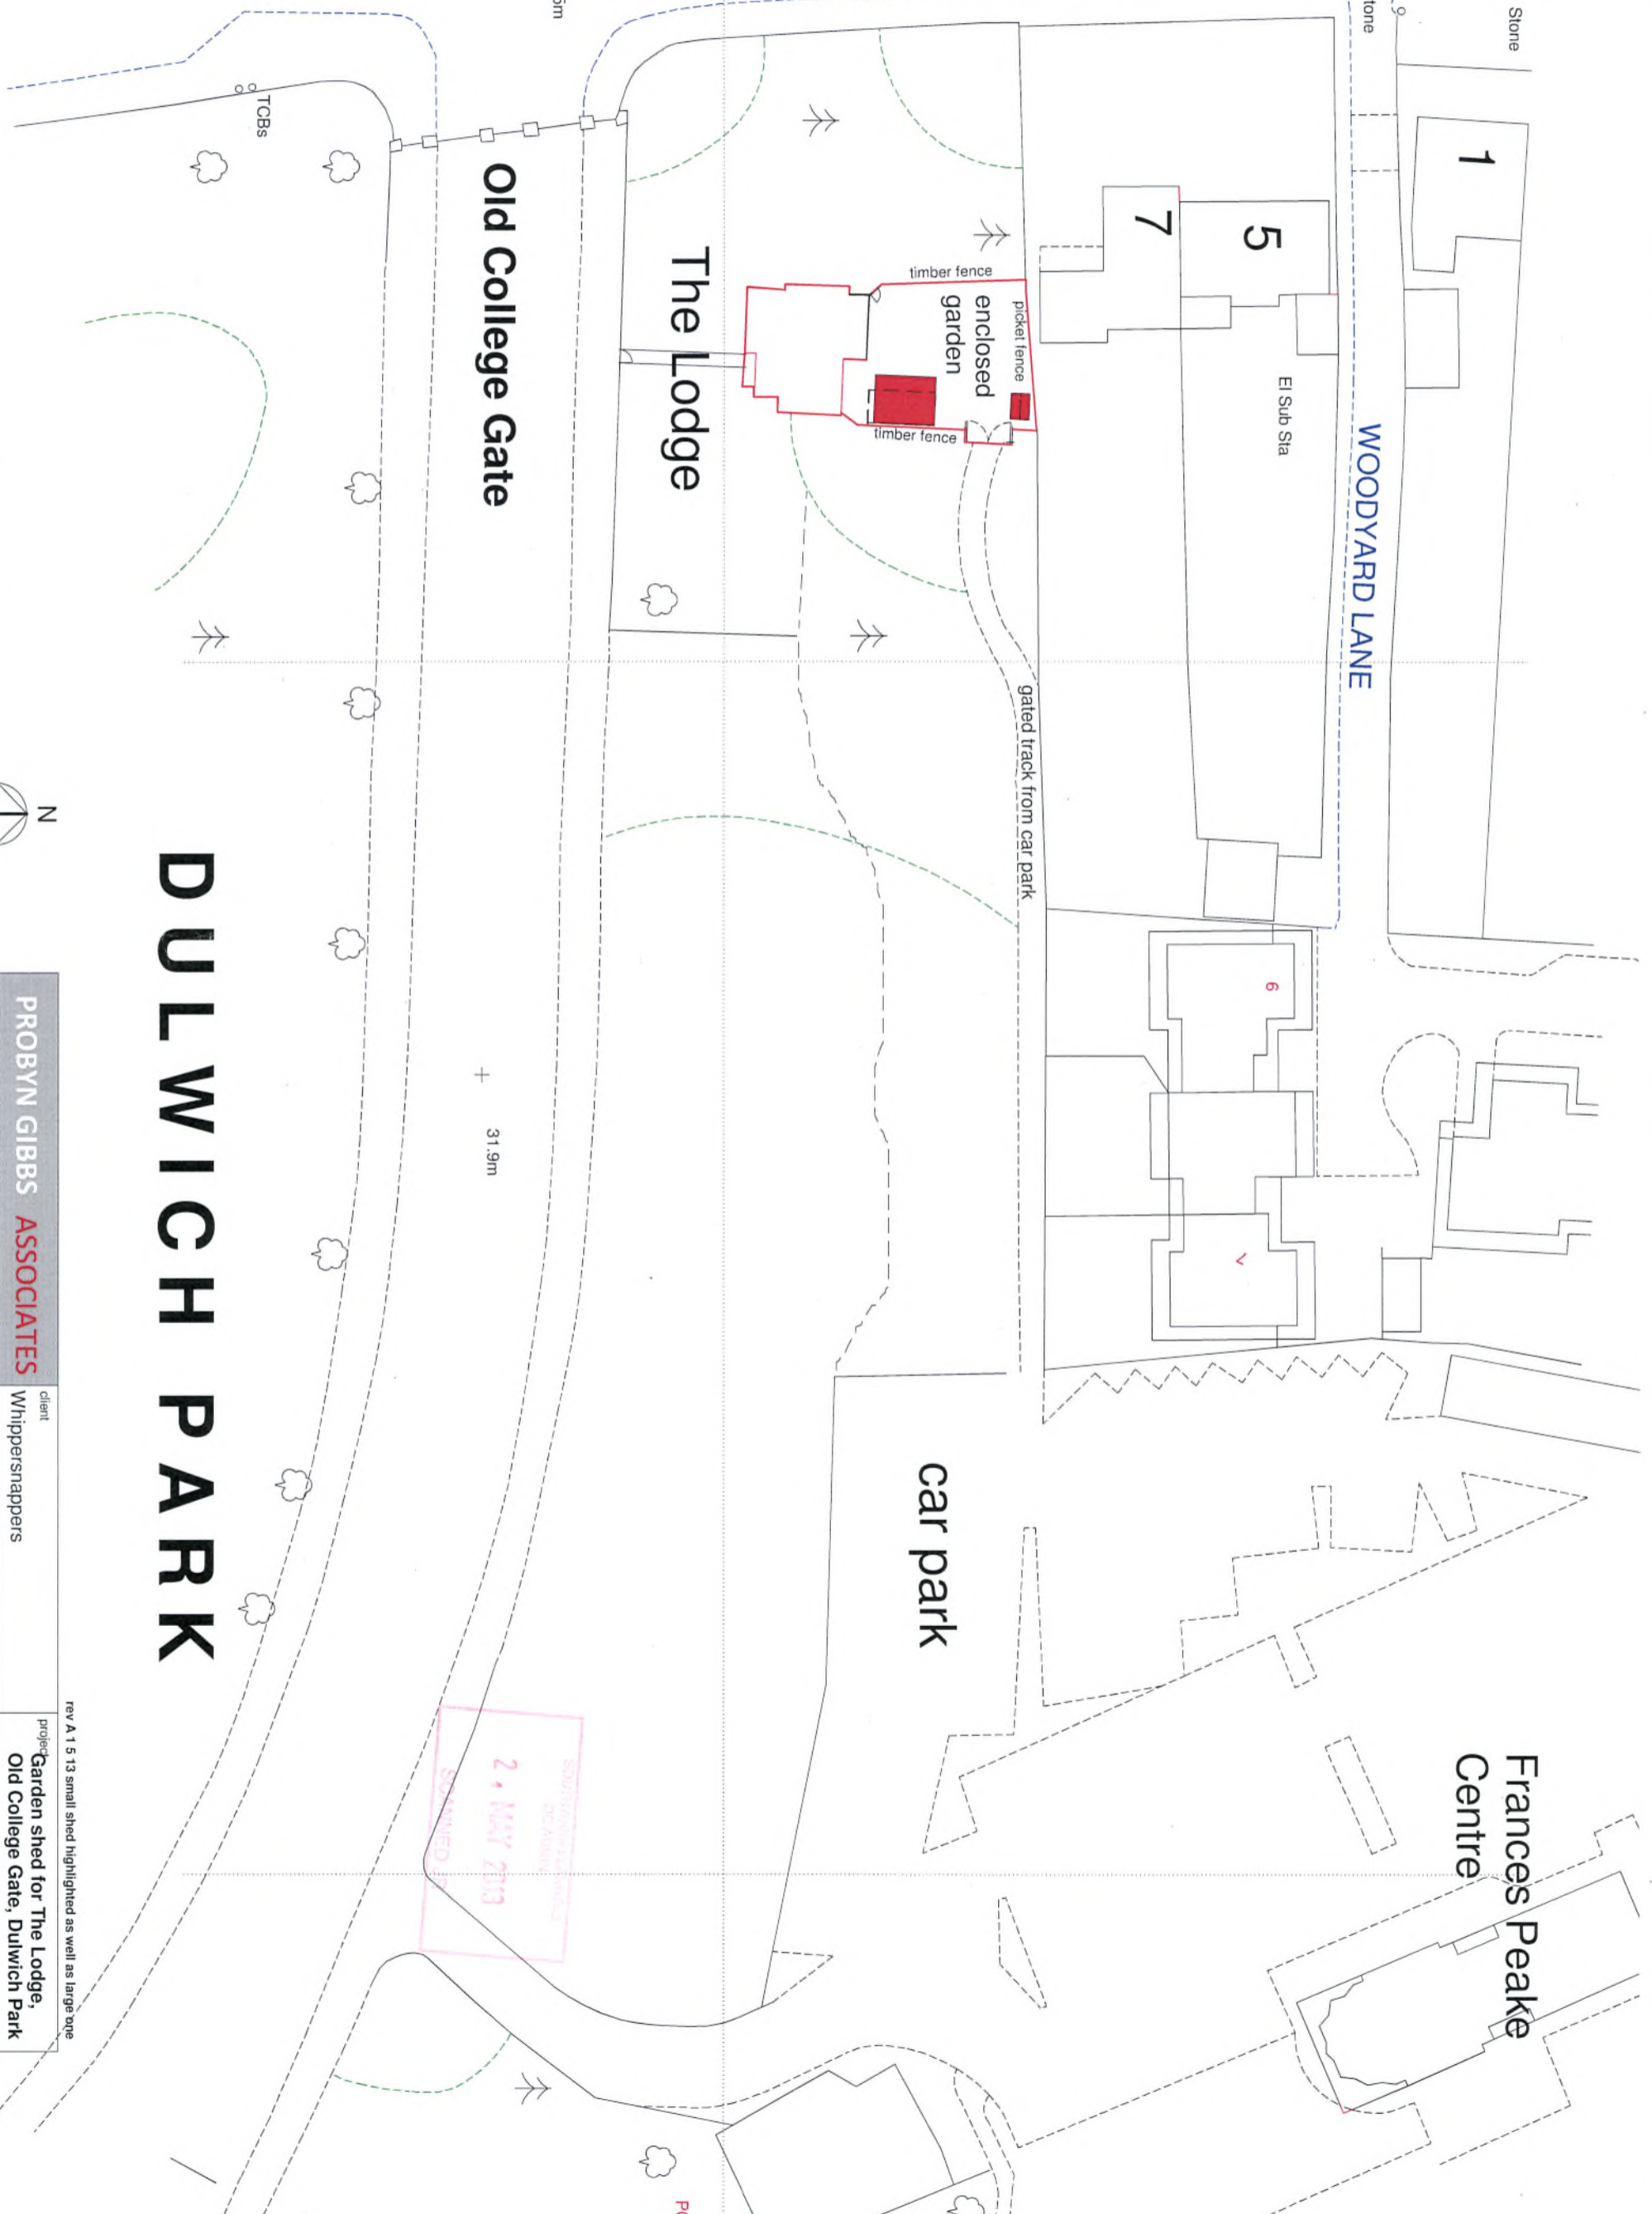

COLLEGE ROAD

31.5m

Old College Gate

The Lodge

WOODYARD LANE

car park

Frances Peake Centre

31.9m

# DULWICH PARK

<b>PROBYN GIBBS ASSOCIATES</b> 35 Shakespeare Road London SE24 0LA 020 7733 0518		client Whippersnappers	project Garden shed for The Lodge, Old College Gate, Dulwich Park
drawing Site Plan		scale 1 : 500 @ A3	date 2 4 13
		revision S 1	A

rev A 1 5 13 small shed highlighted as well as large one